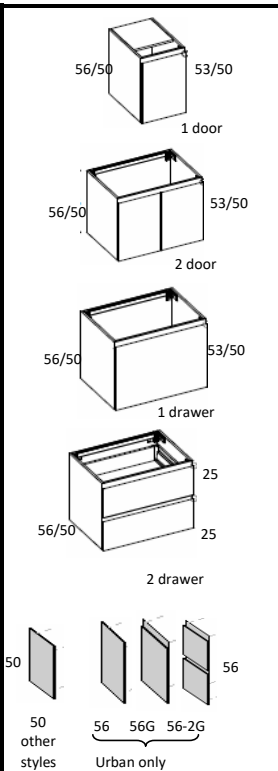

Side Cabinets (Optional) for Customized Configurations

Side Cabinets	
1 door	
25 cm (9-7/8")	URBAN-1DR-SIDE-25
35 cm (13-3/4")	URBAN-1DR-SIDE-35
* insert L or R for left or right door hinge, i.e., 1DR-L	
2 door	
50 cm (19-5/8")	URBAN-2DR-SIDE-50
70 cm (27-1/2")	URBAN-2DR-SIDE-70
1 drawer	
25 cm (9-7/8")	URBAN-1DW-SIDE-25
35 cm (13-3/4")	URBAN-1DW-SIDE-35
50 cm (19-5/8")	URBAN-1DW-SIDE-50
2 drawer	
25 cm (9-7/8")	URBAN-2DW-SIDE-25
35 cm (13-3/4")	URBAN-2DW-SIDE-35
50 cm (19-5/8")	URBAN-2DW-SIDE-50
60 cm (23-5/8")	URBAN-2DW-SIDE-60
70 cm (27-1/2")	URBAN-2DW-SIDE-70
90 cm (35-3/8")	URBAN-2DW-SIDE-90
105 cm (41-3/8")	URBAN-2DW-SIDE-105
120 cm (47-1/4")	URBAN-2DW-SIDE-120
Side Panels **	
height 50 cm no groove	URBAN-SP-50
height 56 cm no groove	URBAN-SP-56
height 56 cm 1 groove	URBAN-SP-56G
height 56 cm double groove	URBAN-SP-56-2G
** item no.s with G have grooved profile