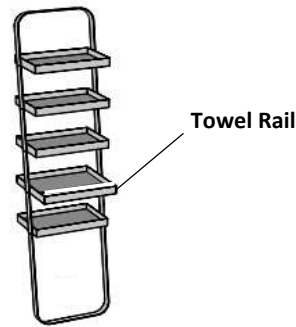

**Look Storage Solution**

**5 metal tray shelves**

item no.

<b>LOOK - height 190cm (74-13/16"), width 45cm (17-3/4")</b>		
URBAN-LOOK-??-??-??	31 cm (12-1/4")	depth

**4 metal tray shelves, 1 Shelf w/ towel rail**

item no.

<b>LOOK - height 190cm (74-13/16"), width 45cm (17-3/4")</b>		
URBAN-LOOK-TWL-??-??-??	38 cm (15")	depth

2) Choose "Metal Structure / Shelf Frame" finish (see options below)