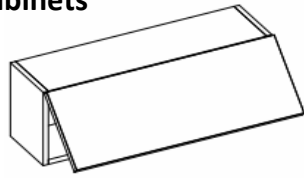

Horizontal Storage Cabinets

Fold Up
(Code: FOLDUP)