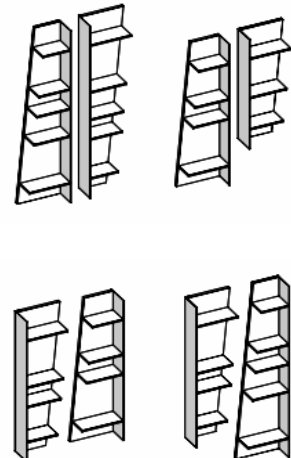

Example Configurations