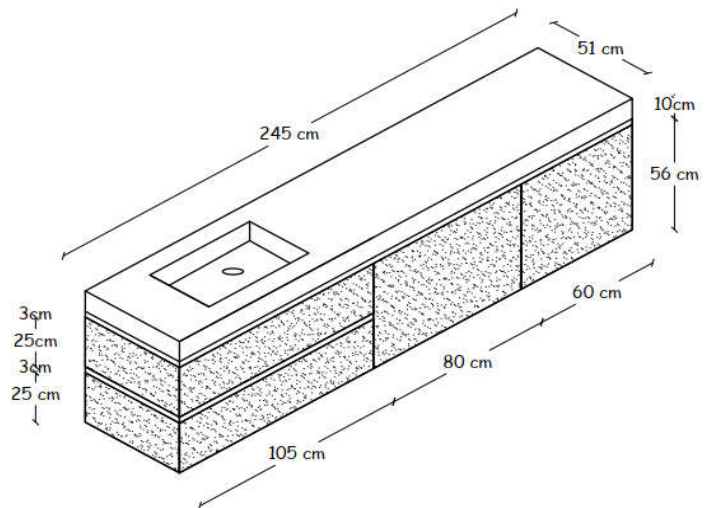

## Standard Height

**\*Urban Handle**  
**height - 56cm (22")**  
**depth - 51cm (20-1/8")**

**\*Other Handle Styles**  
**50cm (19-5/8")**  
**51cm (20-1/8")**

*\*see brochure for handle styles*

**Multiple cabinets can be aligned together - to create a customized configuration**

### Sink Base Cabinets

heights in cm shown next to each cabinet, (total height on the left, drawer/door front heights on the right). Each Urban groove profile above drawer/door front adds 3 cm to total height. Where heights differ they are shown as: urban/other styles

lengths	item no.
<b>Sink Bases</b>	
<b>2 drawer (2DW) or 1 drawer with inner drawer (1DWID)</b>	
60 cm (23-5/8")	URBAN-2DW-60
70 cm (27-1/2")	URBAN-2DW-70
80 cm (31-1/2")	URBAN-2DW-80
90 cm (35-3/8")	URBAN-2DW-90
105 cm (41-3/8")	URBAN-2DW-105
120 cm (47-1/4")	URBAN-2DW-120
120 cm (47-1/4")	URBAN-2DW-120DBL
double basin	
120 cm (47-1/4")	URBAN-2DW-60X2
double cabinet	
140 cm (55-1/8")	URBAN-2DW-70X2
double cabinet	

### Max Length

- 260cm (102 3/8")
- 260cm (102 3/8")
- 270cm (106 1/4")
- 290cm (114 1/8")
- 270cm (106 1/4")

*\*\*\*larger sizes may be available contact customer service for more information*