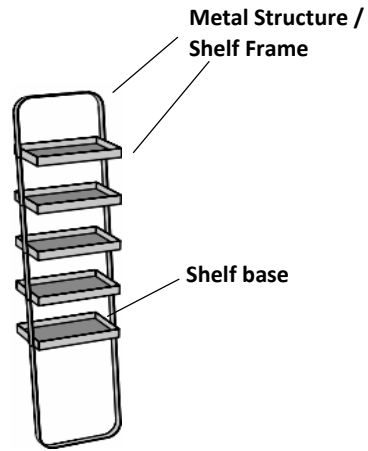

### Max Length

- 260cm (102 3/8")
- 260cm (102 3/8")
- 270cm (106 1/4")
- 290cm (114 1/8")
- 270cm (106 1/4")

*\*\*\*larger sizes may be available contact customer service for more information*

### Side Cabinets (Optional) for Customized Configurations

<b>Side Cabinets</b>	
<b>1 door</b>	
25 cm (9-7/8")	URBAN-1DR-SIDE-25
35 cm (13-3/4")	URBAN-1DR-SIDE-35
* insert L or R for left or right door hinge, i.e., 1DR-L	
<b>2 door</b>	
50 cm (19-5/8")	URBAN-2DR-SIDE-50
70 cm (27-1/2")	URBAN-2DR-SIDE-70
<b>1 drawer</b>	
25 cm (9-7/8")	URBAN-1DW-SIDE-25
35 cm (13-3/4")	URBAN-1DW-SIDE-35
50 cm (19-5/8")	URBAN-1DW-SIDE-50
<b>2 drawer</b>	
25 cm (9-7/8")	URBAN-2DW-SIDE-25
35 cm (13-3/4")	URBAN-2DW-SIDE-35
50 cm (19-5/8")	URBAN-2DW-SIDE-50
60 cm (23-5/8")	URBAN-2DW-SIDE-60
70 cm (27-1/2")	URBAN-2DW-SIDE-70
90 cm (35-3/8")	URBAN-2DW-SIDE-90
105 cm (41-3/8")	URBAN-2DW-SIDE-105
120 cm (47-1/4")	URBAN-2DW-SIDE-120
<b>Side Panels **</b>	
height 50 cm no groove	URBAN-SP-50
height 56 cm no groove	URBAN-SP-56
height 56 cm 1 groove	URBAN-SP-56G
height 56 cm double groove	URBAN-SP-56-2G
** item no.s with G have grooved profile	

**Look Storage Solution**

**5 metal tray shelves**

item no.

<b>LOOK - height 190cm (74-13/16"), width 45cm (17-3/4")</b>		
URBAN-LOOK-??-??-??	31 cm (12-1/4")	depth

**4 metal tray shelves, 1 Shelf w/ towel rail**

item no.

<b>LOOK - height 190cm (74-13/16"), width 45cm (17-3/4")</b>		
URBAN-LOOK-TWL-??-??-??	38 cm (15")	depth

2) Choose "Metal Structure / Shelf Frame" finish (see options below)