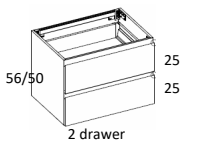

## Standard Height

**\*Urban Handle**  
**height - 56cm (22")**  
**depth - 51cm (20-1/8")**

**\*Other Handle Styles**  
**50cm (19-5/8")**  
**51cm (20-1/8")**

*\*see brochure for handle styles*

**Multiple cabinets can be aligned together - to create a customized configuration**

### Sink Base Cabinets

heights in cm shown next to each cabinet, (total height on the left, drawer/door front heights on the right). Each Urban groove profile above drawer/door front adds 3 cm to total height. Where heights differ they are shown as: urban/other styles

lengths	item no.
<b>Sink Bases</b>	
<b>2 drawer (2DW) or 1 drawer with inner drawer (1DWID)</b>	
60 cm (23-5/8")	URBAN-2DW-60
70 cm (27-1/2")	URBAN-2DW-70
80 cm (31-1/2")	URBAN-2DW-80
90 cm (35-3/8")	URBAN-2DW-90
105 cm (41-3/8")	URBAN-2DW-105
120 cm (47-1/4")	URBAN-2DW-120
120 cm (47-1/4")	URBAN-2DW-120DBL
double basin	
120 cm (47-1/4")	URBAN-2DW-60X2
double cabinet	
140 cm (55-1/8")	URBAN-2DW-70X2
double cabinet	

## Cube Storage Containers

item no.	lengths		
<b>Cube Storage Containers- height 15 cm (5-7/8")</b>			
CUBE-50-15-13D	50 cm	(19-5/8")	depth 13 cm
CUBE-70-15-13D	70 cm	(27-1/2")	(5-1/8")
CUBE-90-15-13D	90 cm	(35-3/8")	